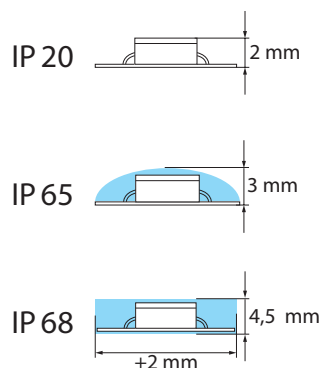

DE3-24V

order code	LED/m	cutting unit	DC	W/m	CRI	color
SSG-DE3-12-WW	60 pcs	50 mm (3 LED)	12V	3,72W	>80	warm white
SSG-DE3-12-DW						daylight white
SSG-DE3-12-CW						cold white
SSG-DE3-24-WW	100 mm (6 LED)	24V				warm white
SSG-DE3-24-DW						daylight white
SSG-DE3-24-CW						cold white

x	protection class	warm white	daylight white	cold white
1	IP 20	3000 K	4000 K	6000 K
2	IP 65	3800 K	4800 K	7000 K
3	IP 68			
lm/m		487	487	487

Protectionclass:

cuttingsection: